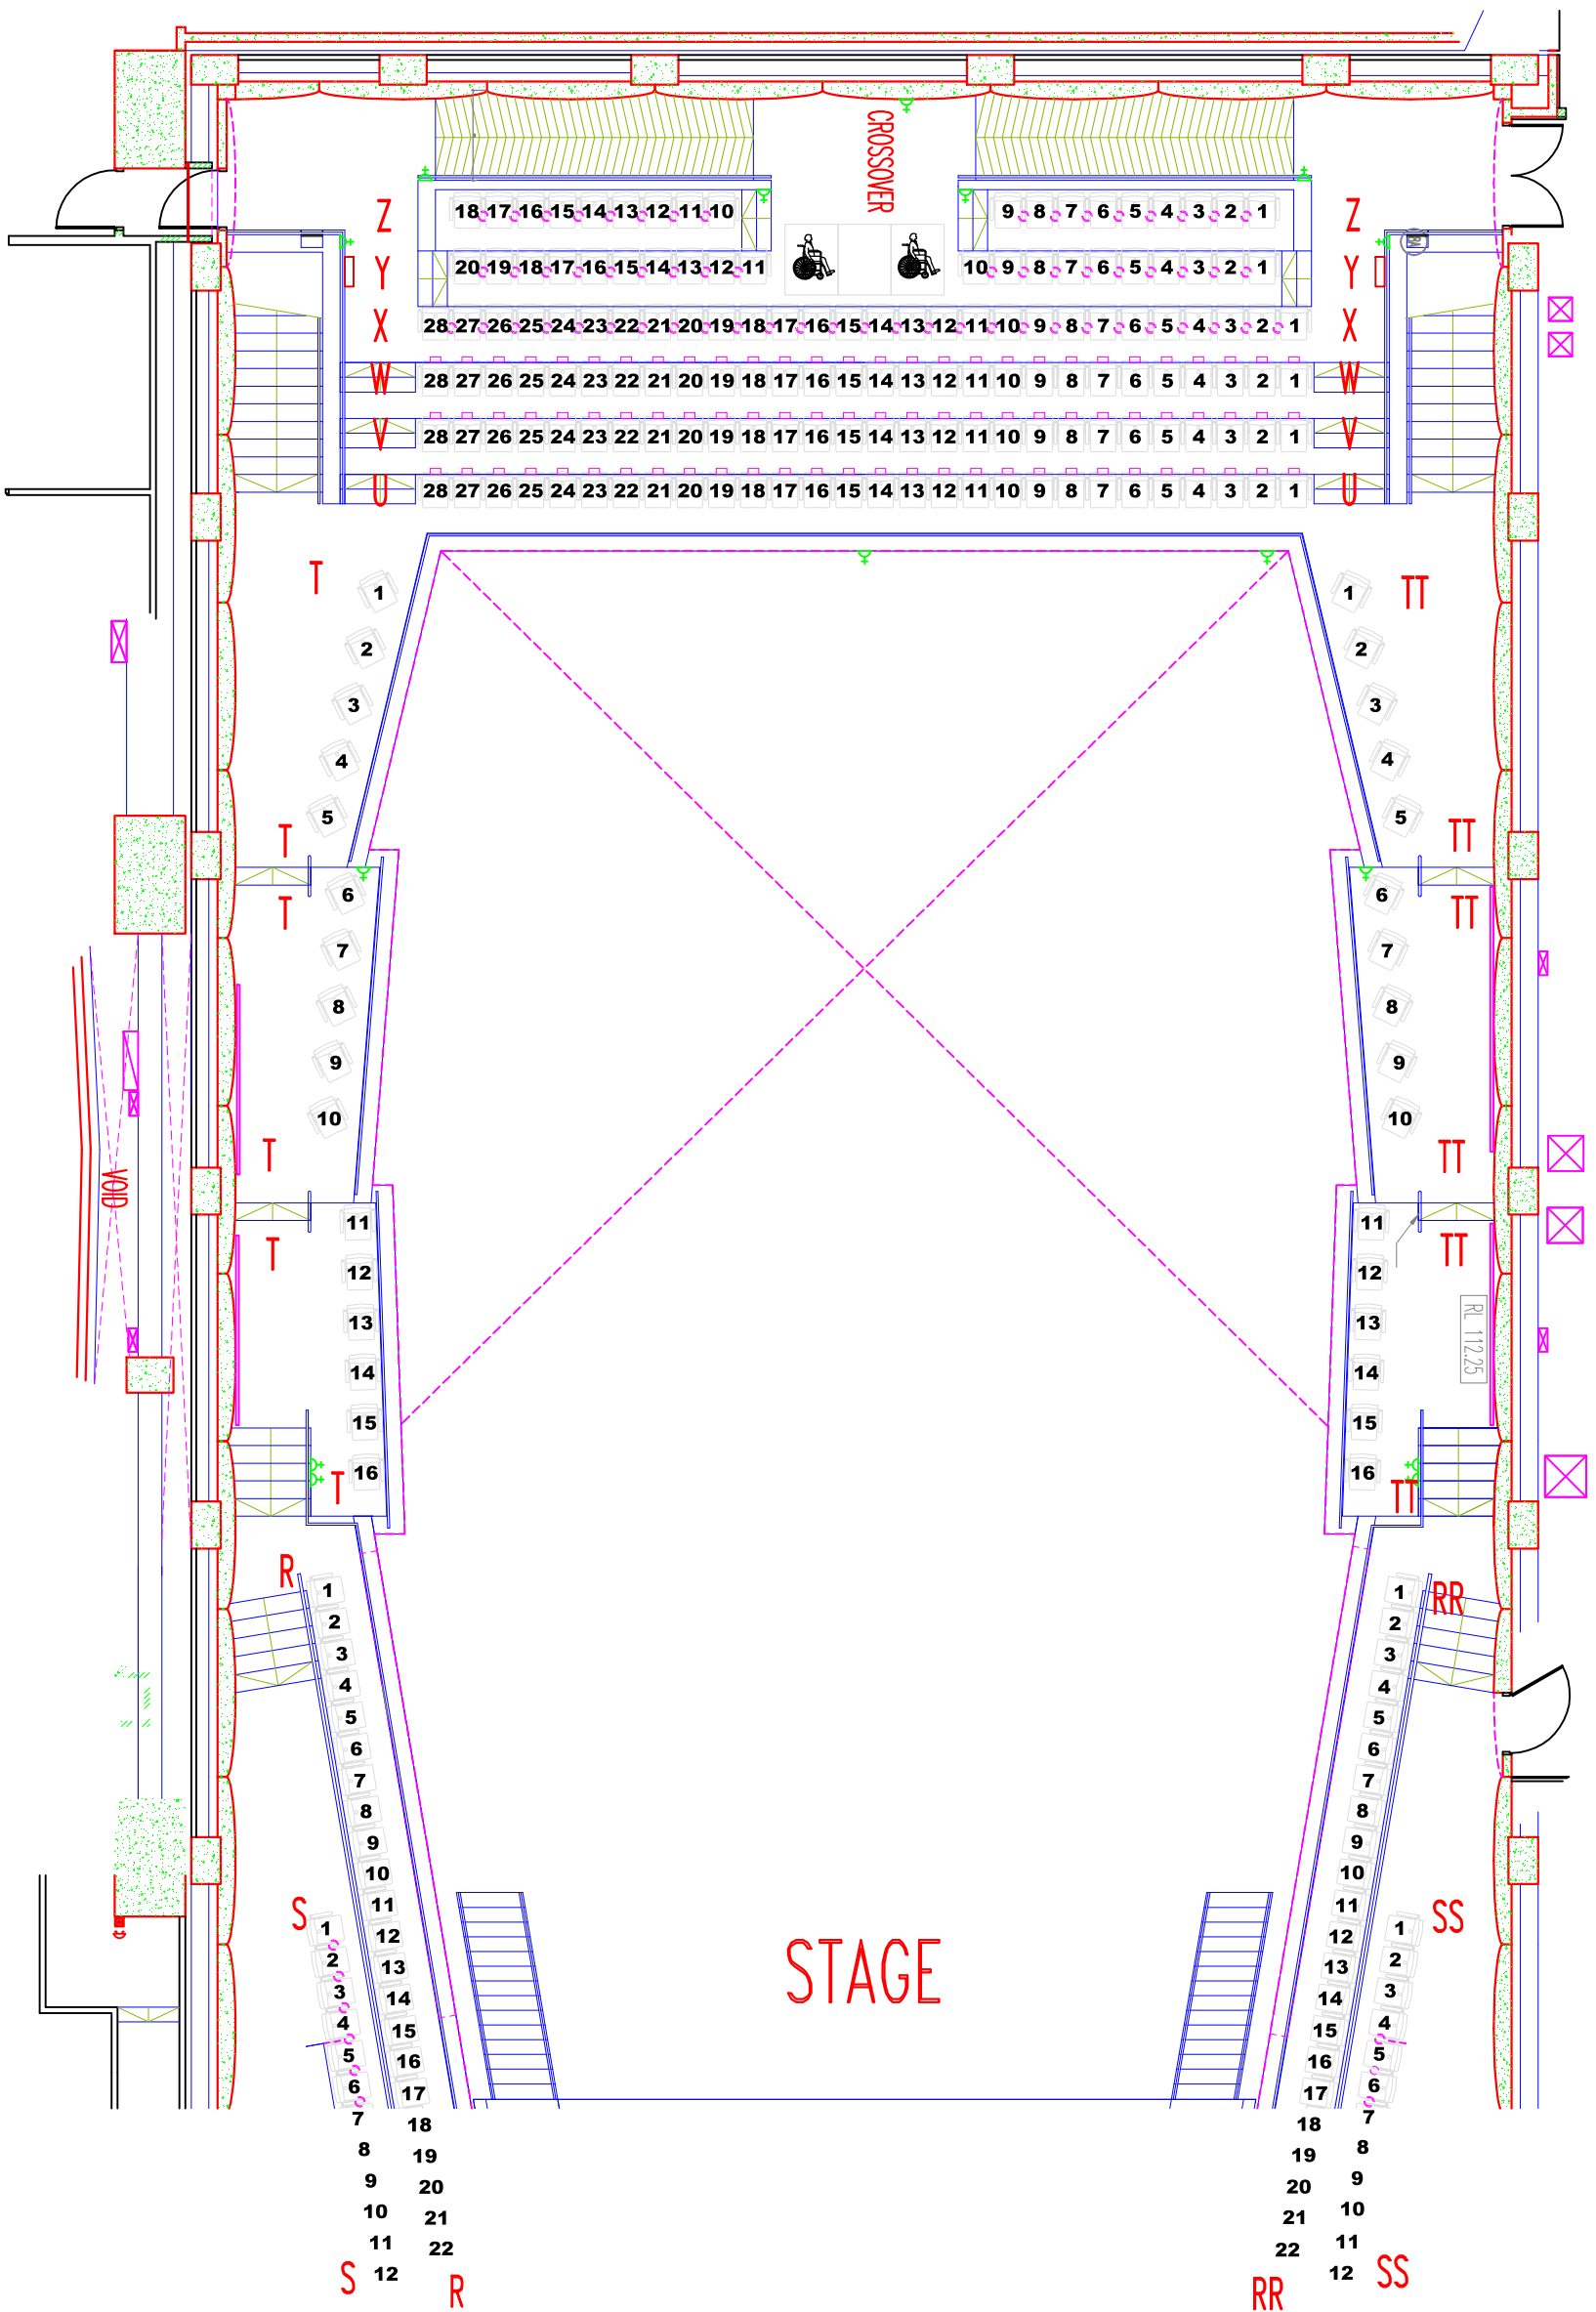

CONCERT HALL AUDIENCE SEATING (CIRCLE) - NOT TO SCALE

SCHOOL OF THE ARTS SINGAPORE

**MUSIC RECITAL HALL
AUDIENCE SEATING
CIRCLE AREA**

AS-BUILT

SCHOOL OF THE ARTS SINGAPORE

MUSIC RECITAL HALL
JERZET
AUDIENCE SEATING (CIRCLE AREA)